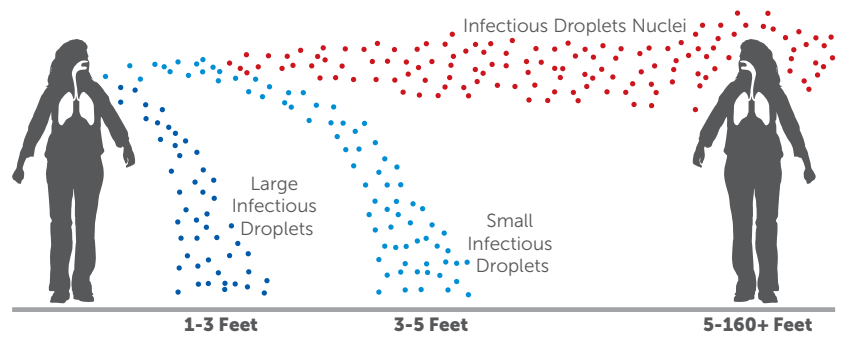

Most experts think that flu viruses are spread mainly by droplets made when people with flu cough, sneeze or talk. These droplets can land in the mouths or noses of people who are nearby or possibly be inhaled into the lungs.*

AeraMax Professional's hospital-type filtration includes True HEPA filters that capture 99.99% of airborne particles as small as 0.3microns.

* <http://www.cdc.gov/flu/about/disease/spread.htm>

Air Impurities Can Travel Great Distances

Virus Transmission in indoor Air - Steven Welty CAFS, I.E., LEED AP

AeraMax® Professional Captures the Airborne Flu Virus

The AeraMax Professional Air Purifier was demonstrated to be effective in reducing airborne concentrations of influenza A aerosol in a test chamber, reaching 99.99% airborne virus reduction within the first 35 min of operation[†].

[†]Independent Laboratory Influenza Study – March 2015